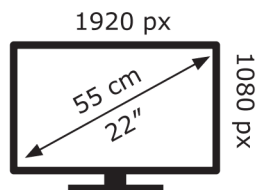

ENERG ⚡

Reflexion

LEDX22i+

19 kWh/1000h

2019/2013