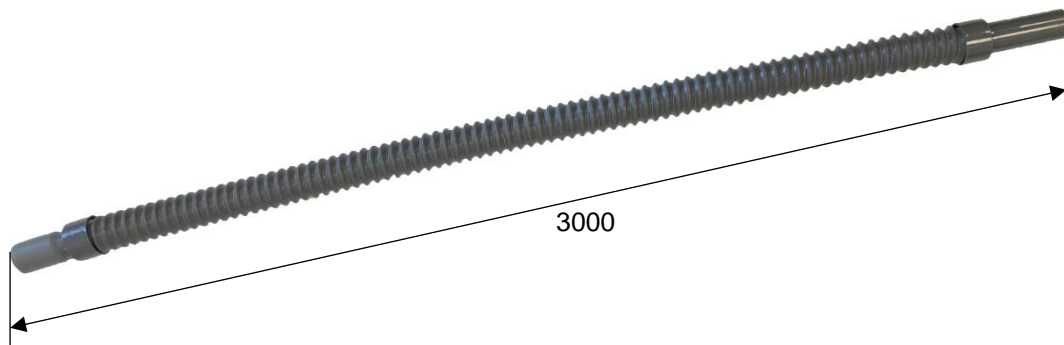

Perfect to use with the waste water adapter.*Waste water adapter is not included*.

Dimensions in mm (± 1 mm)