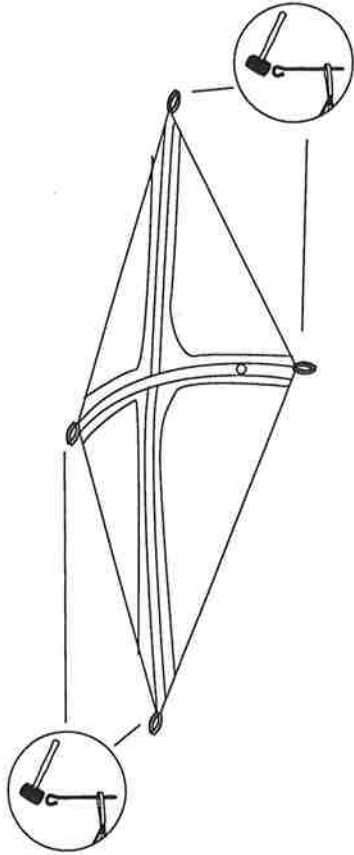

SET UP INSTRUCTION FOR AQUAMAR

Flysheet

Air Pump

Steel Telescopic Pole x 4pcs

a.i.r.techn
air inflation raising

Step 1.

Step 2.

Step 3.

Step 4.