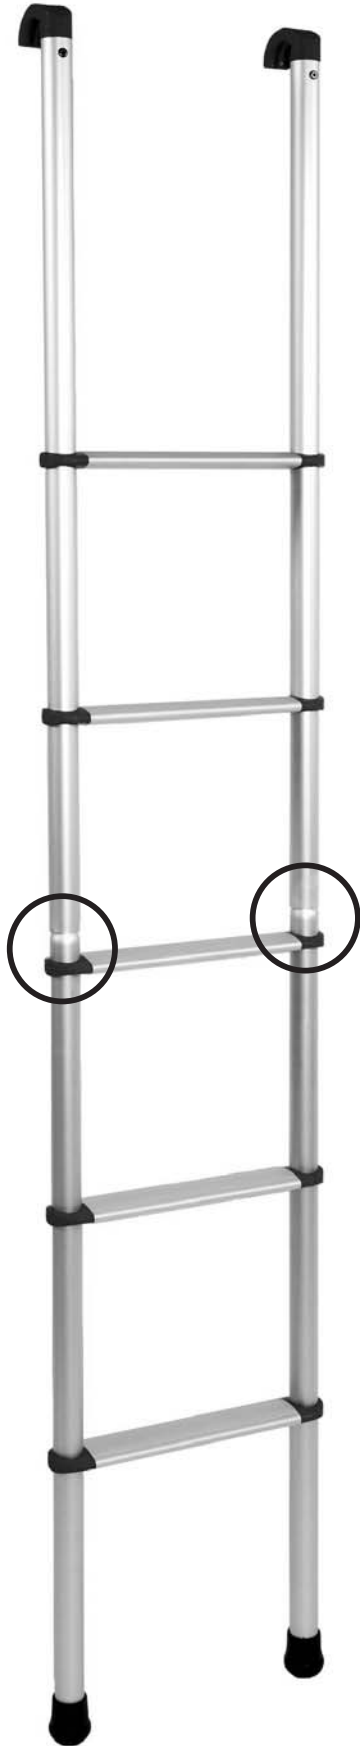

DELUXE 5R

02426E01-

Fiamma SpA - Milano Airport Highway
69, V. Europa - 21010 Cardano al Campo - ITALY
Fax +39 0331263777 fiamma.com fiamma@fiamma.it