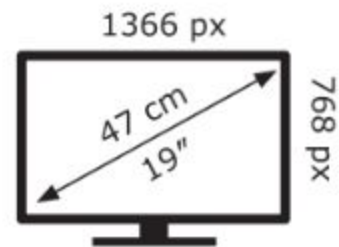

ENERG

Reflexion

LDDW19i+

17 kWh/1000h

2019/2013